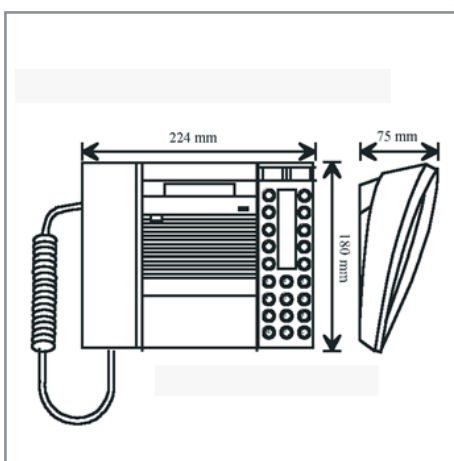

STATION DRAWING