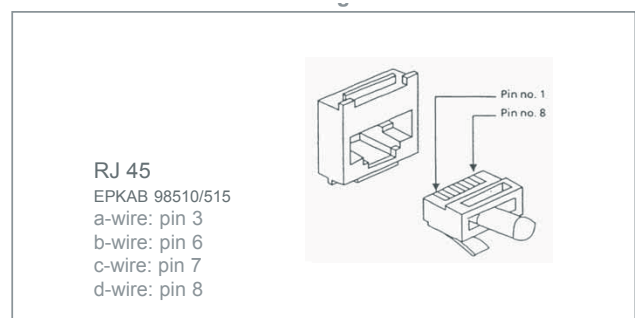

PIN CONFIGURATION