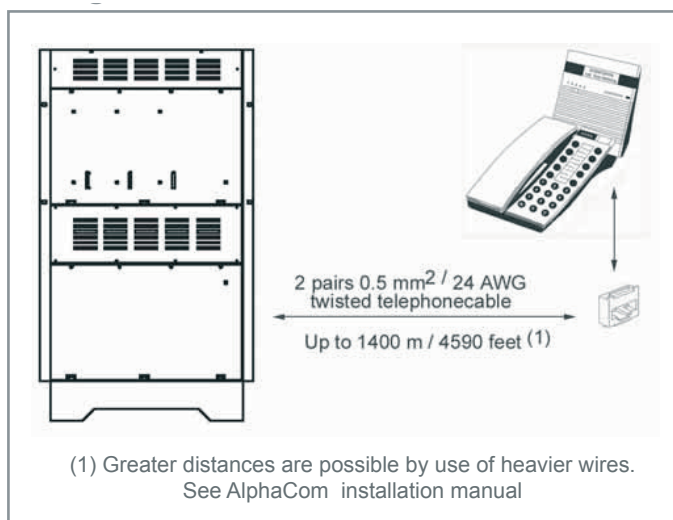

sales@ringuk.com

01353 865568

ORDER NUMBER	DESCRIPTION	SHIP WEIGHT
1007034210	Desk Master Station	0.685 kg/1 lb 8 oz
Supplementary equipment: EPKAB 98510	StationCable, 3 meters / 10 feet, modular jack plug	50 g / 2 oz
EPKAB 98515	StationCable, 0.5 meter / 20 inches, modular jack plug	50 g / 2 oz

DESKMASTERSTATION

Loudspeaker Output	1 W (63 Ohm)
Loudspeaker Impedance	63 Ohm
Frequency Range	300 - 5000 Hz
Microphone Output Voltage Microphone Preamp.	100/300 mV 1000 Ohm
Wall Socket Connector Type	Modular jack
Indicator	LED (red)

WIRING