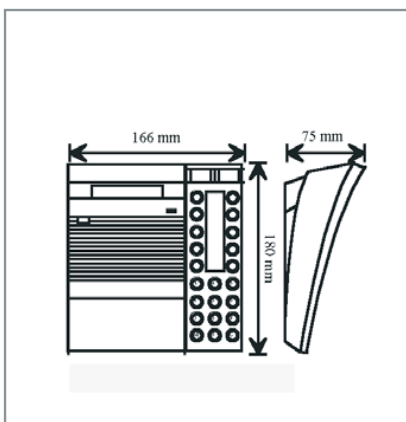

STATION DRAWING