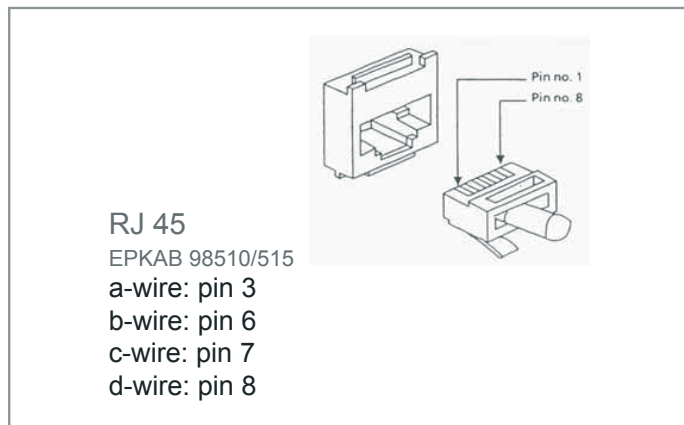

PIN CONFIGURATION