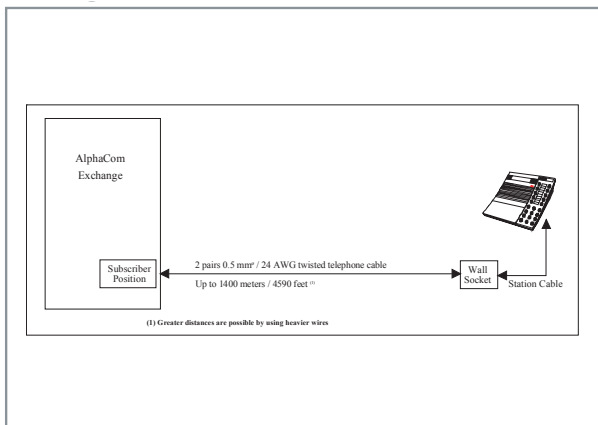

sales@ringuk.com

01353 865568

ORDER NUMBER	DESCRIPTION	SHIP WEIGHT
1007036310	Desk/Wall Master Station, Display	0.540 kg/1 lb 3 oz
Supplementary equipment:		
EPKAB 98510	StationCable, 3 meters / 10 feet, modular jack plug	50 g / 2 oz
EPKAB 98515	StationCable, 0.5 meter / 20 inches, modular jack plug	50 g / 2 oz

DESK/WALL MASTERSTATION/DISPLAY

Finish	Grey/Black ABS Plastic with structure, MT 1055
Loudspeaker Output	1 W (63 Ohm)
Loudspeaker Impedance	63 Ohm
Frequency Range	300 - 5000 Hz
Microphone Output Voltage	100/300 mV
Output Impedance	1000 Ohm
Wall Socket Connector Type	Modular jack
Indicator	LED (red)

WIRING