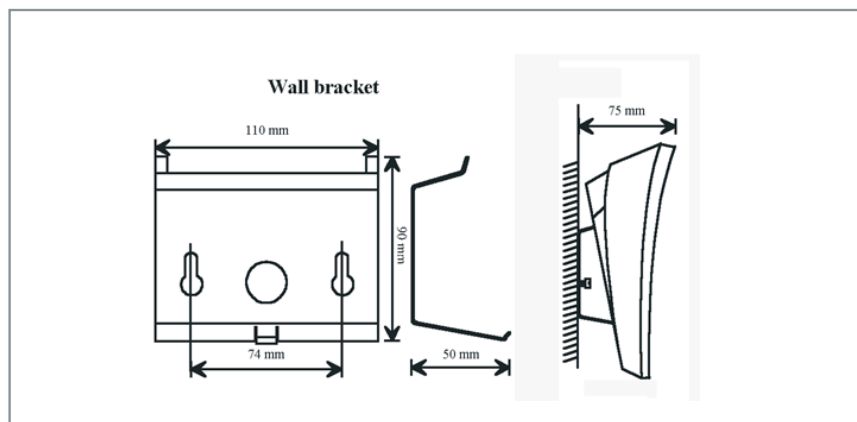

WIRING

PIN CONFIGURATION

STATION DRAWING

WALL BRACKET DRAWING

ORDER NUMBER

1007036310

DOC NO

A100K10019 v.2.0