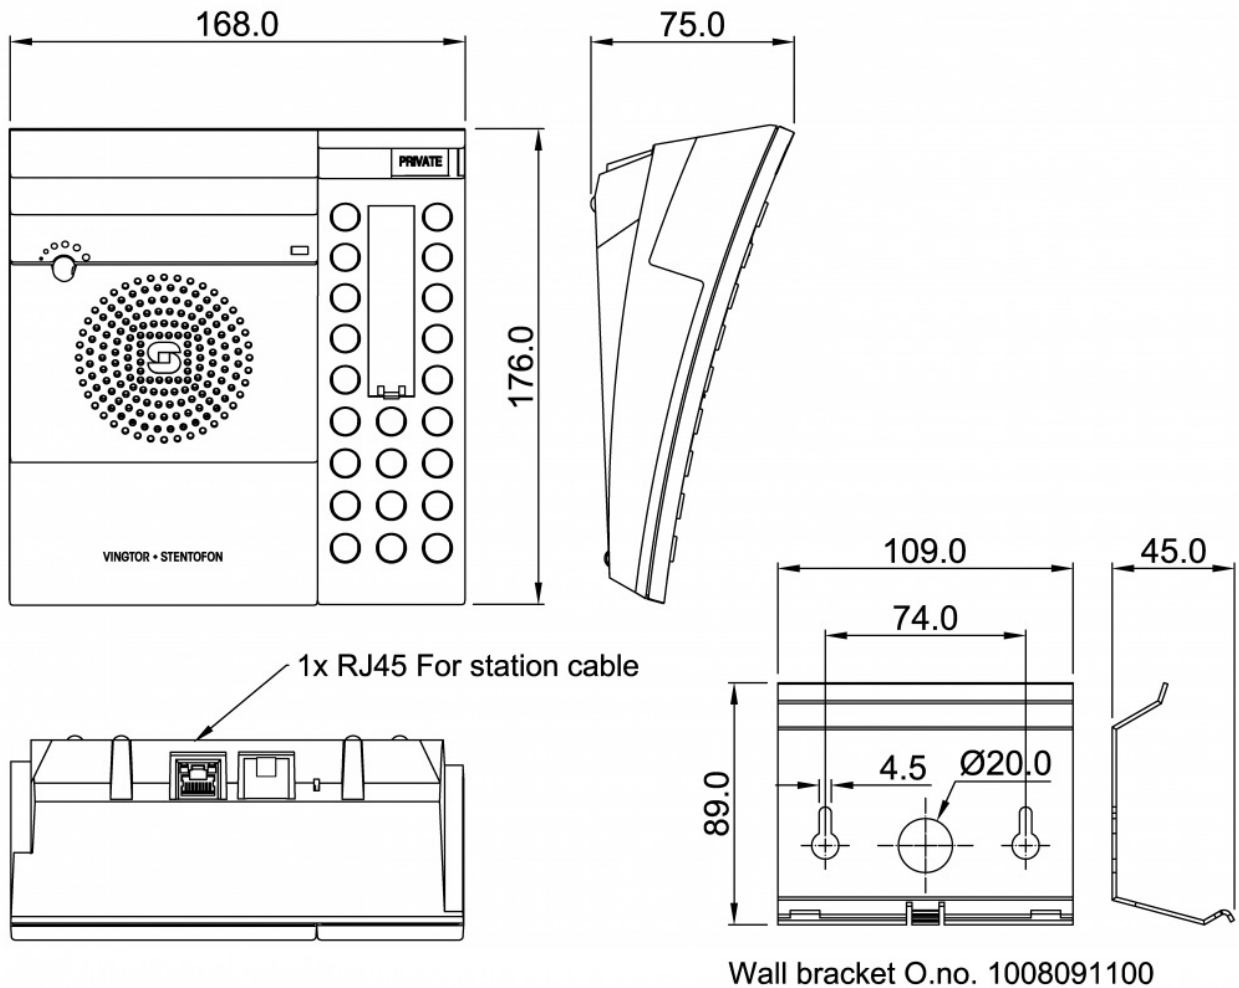

TECHNICAL DIMENSIONS

ACCESSORIES

KB171

Item number: 3007600034

WALL BRACKET FOR DESKTOP

Item number: 1008091100