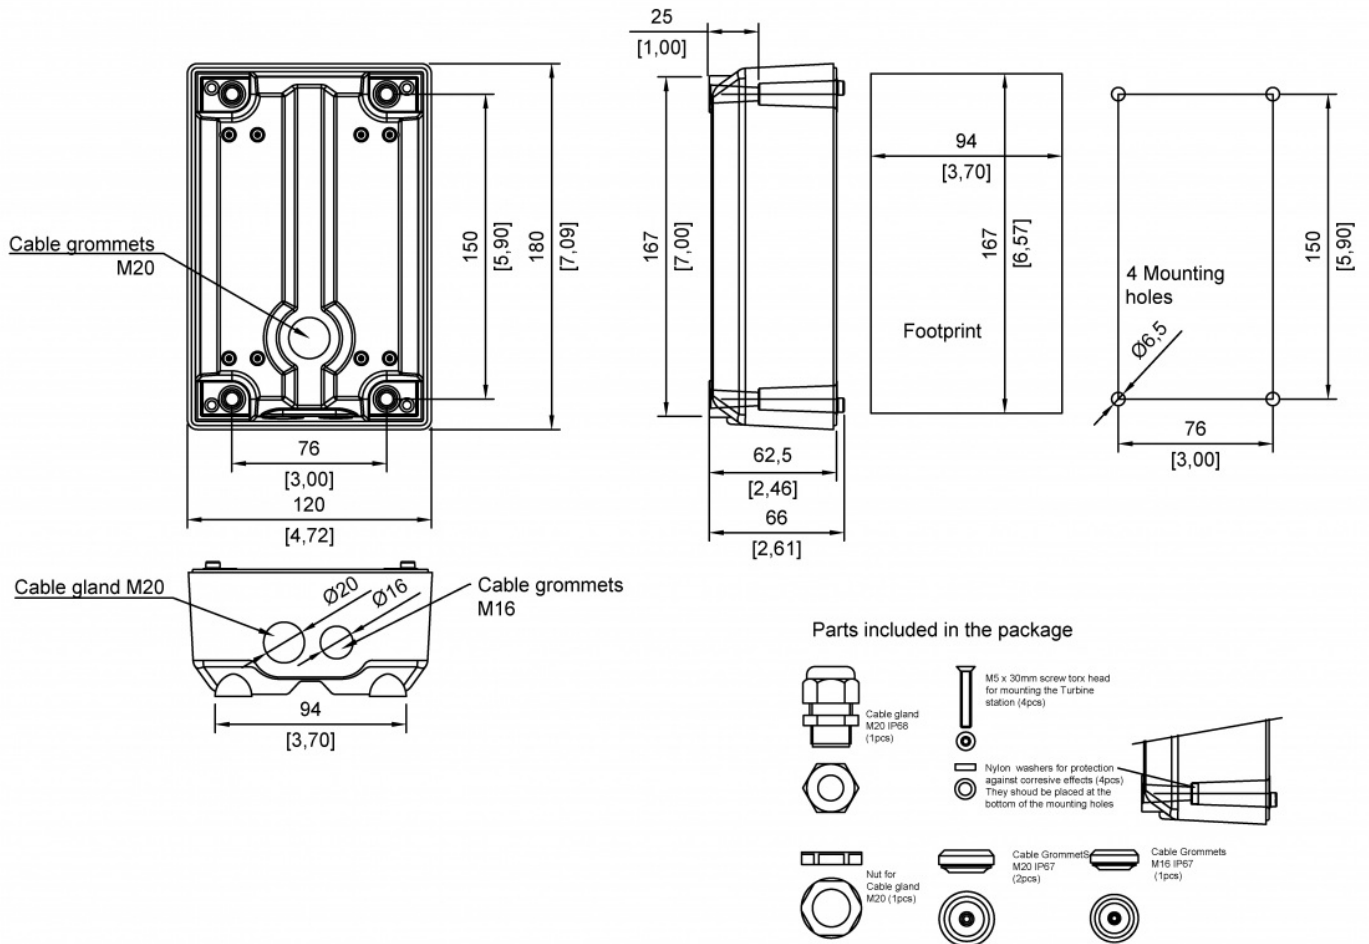

1008140010

TA-1

Turbine Compact Onwall Back Box

 IP66

 IK10

Back Box for on-wall mounting of all Turbine Compact Stations

DESCRIPTION

Back Box for on-wall mounting of all Turbine Compact Stations

SPECIFICATIONS

MECHANICAL

Size (WxHxD): 120 x 180 x 62mm	Wt: 0.8kg
Ingress protection rating	IP-66, tested according to EN 60529
Impact protection rating	IK 10, tested according to EN 62262
Material	Aluminum alloy - A413.0, AlSi12Fe, painted
Finish	Grey RAL 9007. Custom colors possible*
*Please contact our local sales office for details.	

TECHNICAL DIMENSIONS

USED WITH

1008111010

TCIS-1

IP and SIP Intercom

1008111020

TCIS-2

IP and SIP Intercom