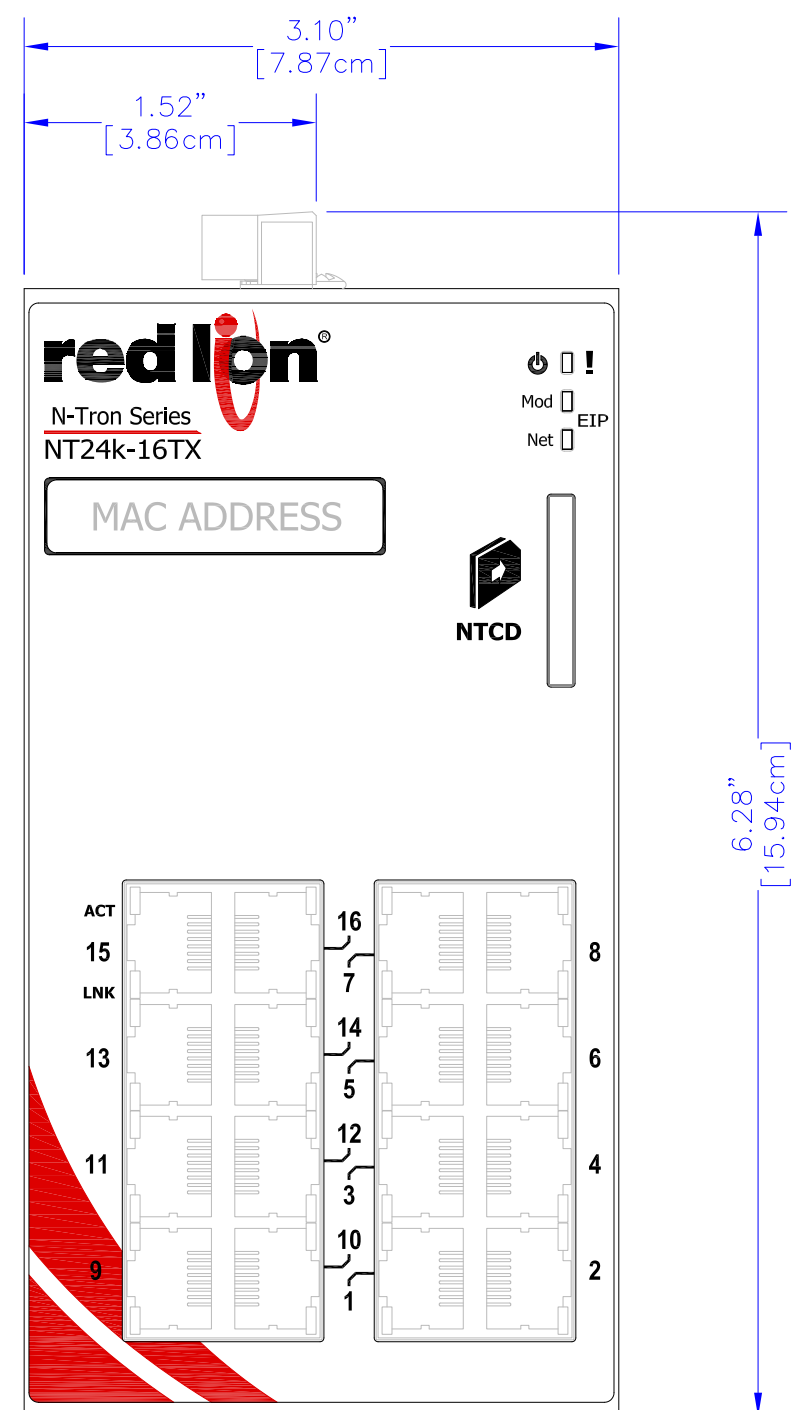

TOP

FRONT

RIGHT

NT24k-16TX

3101 International Drive, Building No. 6 - Mobile, Alabama 36606  
 Phone: 251-342-2164 - www.redlion.net - Fax: 251-342-6353  
 Date: 11-26-2014 Drawn By: G.R.S.  
 File Name: NT24k-16TX-ReferenceDrawing.dwg Scale: 1" = 1"

Note: The dimensions shown on this drawing are intended for general reference only. Refer to the User Guide for optional accessories and mounting solutions.