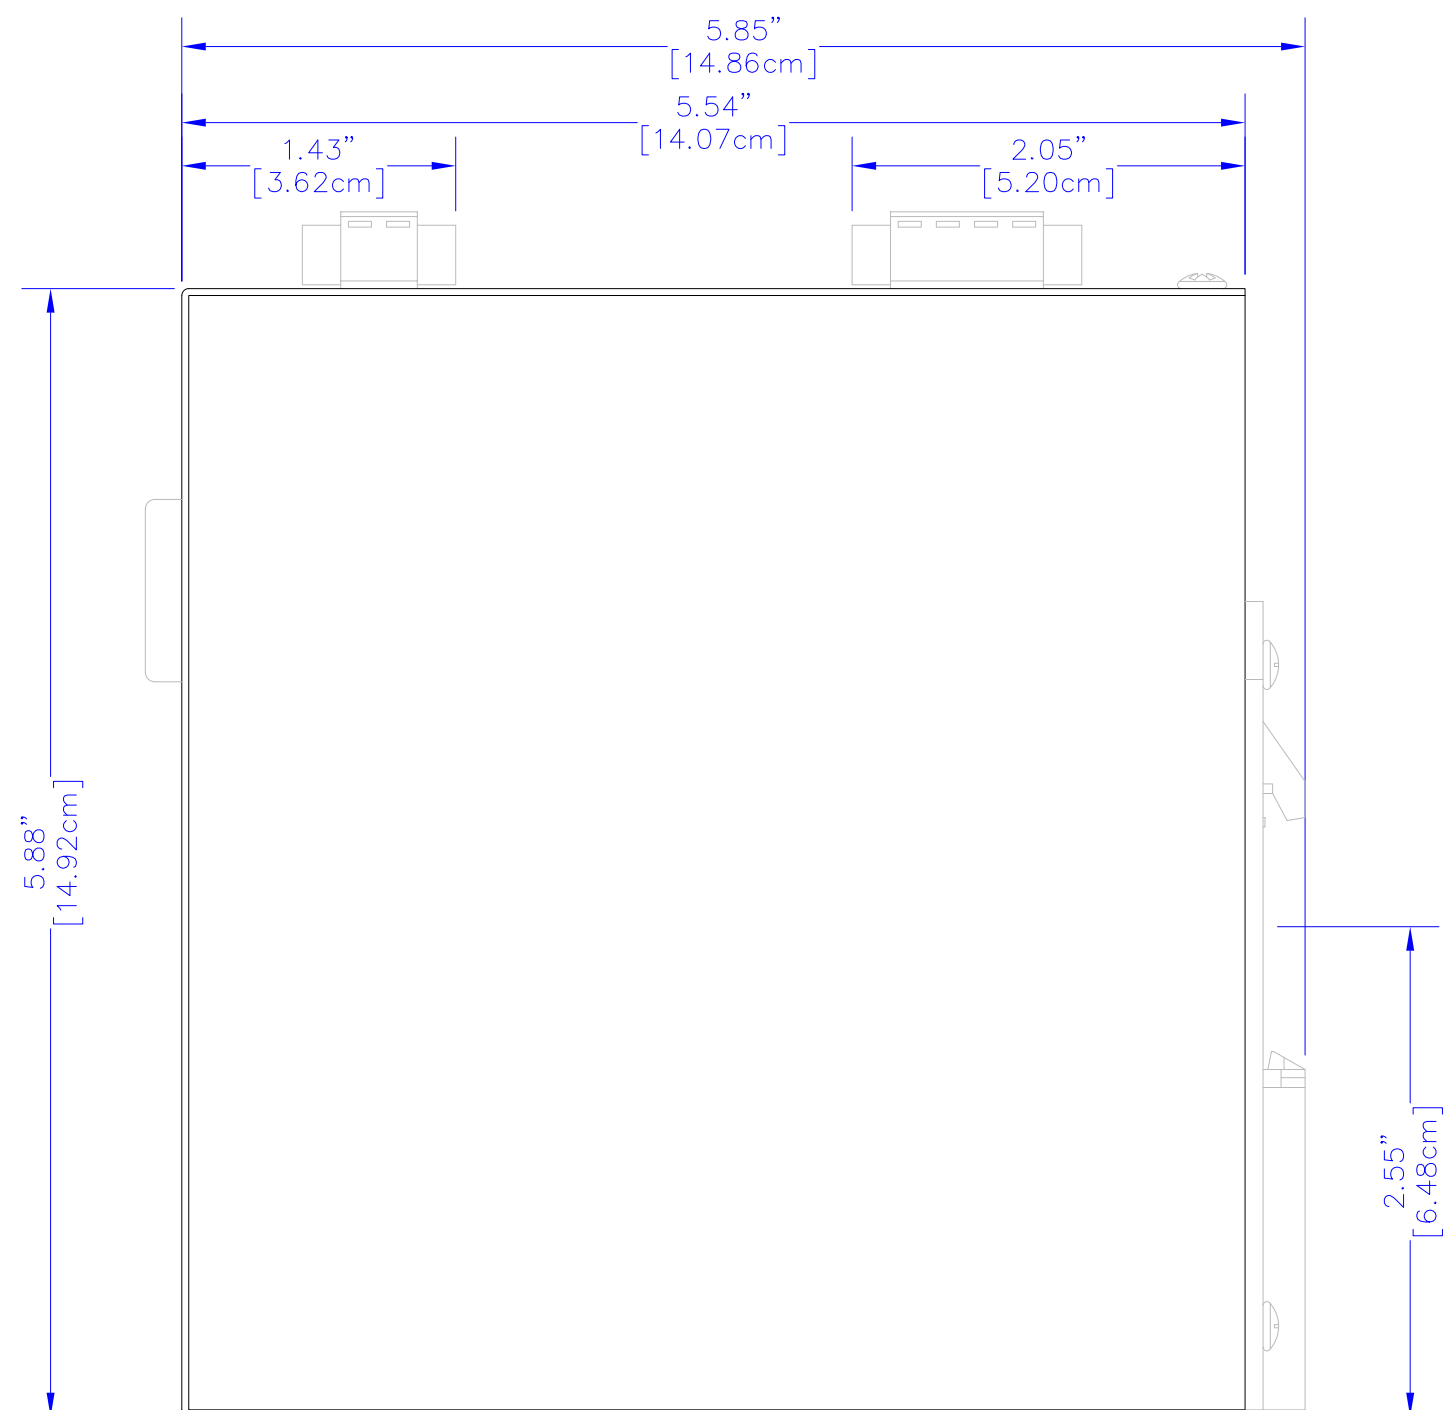

TOP

FRONT

RIGHT

NT24k-16TX

3101 International Drive, Building No. 6 - Mobile, Alabama 36606  
 Phone: 251-342-2164 - www.redlion.net - Fax: 251-342-6353  
 Date: 11-26-2014 Drawn By: G.R.S.  
 File Name: NT24k-16TX-ReferenceDrawing.dwg Scale: 1" = 1"

Note: The dimensions shown on this drawing are intended for general reference only. Refer to the User Guide for optional accessories and mounting solutions.